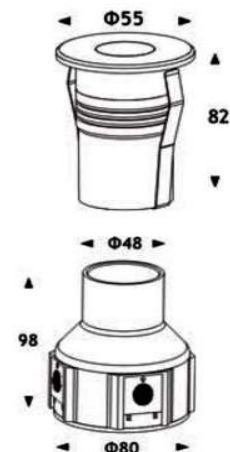

Dia=55mm
H=82mm

Frame

Aluminum die cast

Color Tempertaure

5700K

Power

3W

Total Luminous Flux

L70 minimum at 50,000
burning hours

Dimension diagram

Remarks:-

Address: Plot #7 Saroorpur-Nangla Industrial Area,Ballabgarh-Sohna Road,Faridabad-121005

Email: info@sovitron.com